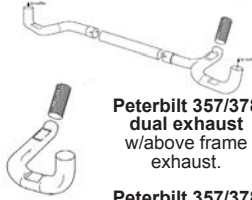

**MANY NEW 5"-6"-7" & 8" CHROME PIPES IN STOCK
COMPLETE EXHAUST ASSEMBLIES AVAILABLE**

Most Bumpers, Most Models, Call!

**Peterbilt 357/378
dual exhaust
w/above frame
exhaust.**

**Peterbilt 357/378
single exhaust.**

5" Dia., 36", 48" & 60" turnouts, first quality,From \$127
6" Dia., Factory replacement elbows, 1st Quality Call

7" Dia., Factory replacement elbows, 1st Quality Call
*Prices subject to change.