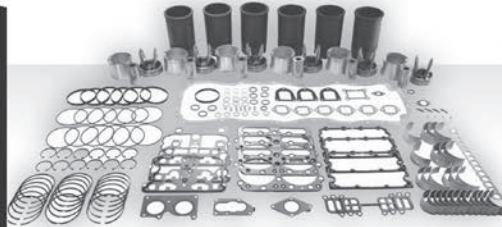

TURBOCHARGERS • REBUILD KITS • FUEL SYSTEMS • CYLINDER HEADS • CAMSHAFTS • EGR COOLERS • AND MORE!

THINK OUTSIDE THE **OEM**

Same Parts,
Different Box,
BIG SAVINGS

- ✓ 100% New Parts
- ✓ $0 Core Charges
- ✓ 2-Year, Unlimited Mileage, Parts and Labor Warranty*
- ✓ Made to exceed OEM Specifications

WHICH **REBUILD KIT**
WOULD YOU CHOOSE?

	OEM Parts	HHP HIGHWAY & HEAVY PARTS	You Save ...
CATERPILLAR	$6,693.10 *Includes $1,101.60 Core Charge	$3,108.03	$3,585.07
CUMMINS	$5,373.93	$3,218.96	$2,154.97
DETROIT DIESEL	$3,976.76 *Includes a $360 Core Charge	$2,957.87	$1,018.89

INTERSTATE-McBEE

Talk to our Certified Techs! **888.865.6507** HighwayandHeavyParts.com