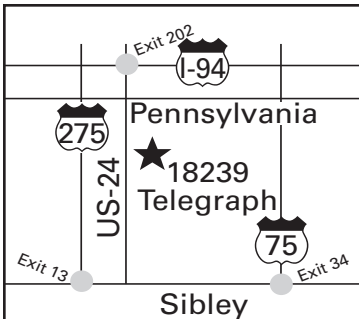

'88 Frue. alum. train, w/72" sides, very clean for age.

'13 East alum. super train, coming in, call for specs & pricing. (N.A.P.)

Talbert®

Make Us Your First Stop For Talbert Trailers

FULL LINE OF TALBERT TRAILERS

New Talbert lowboy, 55-ton CC, 3-axle, air ride, set up for 4th flip axle, straight deck, in stock!

New 25-ton, coming in July.

FULL SERVICE DECAL SHOP
 Logo Design, Cut Vinyl, Large Format Printing, Full Wraps.
 Bring in your existing logo or let us create one from scratch.
 Let Lakeshore Utility be your one-stop shop!
 Buy it, decal it, be done with it!