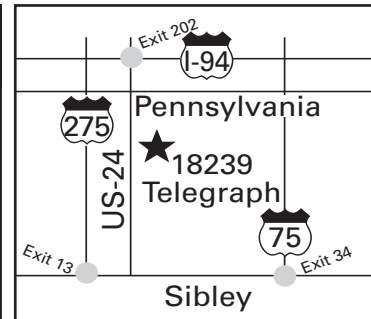

**PROTECT YOUR
SIDEWALLS
NOW STOCKING
INTERIOR &
EXTERIOR
RUB RAILS
CALL FOR PRICE**

Parts Department

Hours: Monday-Friday 8-6 • Saturday 8-12

**Utility Skirt Kits
Smartway Affiliate.
Call for details.**