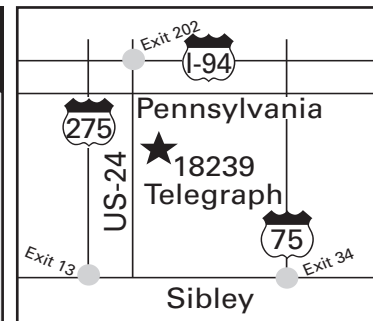

(2) '95 Fruee. alum. train, ready to work, call for price.

PRICED TO MOVE! CALL FOR SPECIAL PRICING!

'01 Thruway 50' 8-axle, all air ride, (4) lifts, call for price.

'08 Rhodes alum. trlr., ready to work, been through the shop!

'96 Fruee. alum. train, mouse trap tarps, call for special pricing.

Parts/Service All Makes

(734) 285-4860 • (800) 771-5536
 FAX (734) 285-9441

State Of The Art Paint Booth! Sandblast Prime & Paint Available. Call Service.
 Parts: Norm or Joby • Walk-In Parts Counter
 Service: Doug or Dave