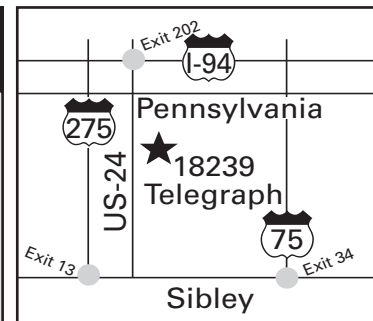

STERLING HEIGHTS:
 (586) 744-4815
 Fax: (586) 744-4819
 6600 15 Mile Rd. • Sterling Heights, MI 48312
 TOM, KEN OR ALEX

TOLEDO:
 (800) 841-4580 • (419) 836-4070
 3235 Moline Martin Rd. • Millbury, OH 43447
 (Located At I-280 & Rt. 795 Exit)
 DOUG MORROW OR TK WEGMEYER

(5) New '19 East Genesis alum. train, alum. frame & whls., call for pricing. Also: Air ride & disc brakes.

'98 Fruee. alum. Super train, tarps, liners, call for special pricing.

'08 Rhodes alum. trlr., ready to work, been through the shop!

'96 Fruee. alum. train, mouse trap tarps, call for special pricing.

Parts/Service All Makes

(734) 285-4860 • (800) 771-5536
 FAX (734) 285-9441

State Of The Art Paint Booth! Sandblast Prime & Paint Available. Call Service.
 Parts: Norm or Joby • Walk-In Parts Counter
 Service: Doug or Dave