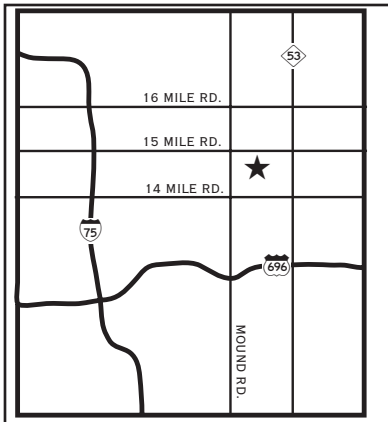

LAKESHORE UTILITY TRAILER, INC.

GRAPHICS

vinyl graphics - design services
www.lakeshoreutility.com

800-831-5612
18239 S Telegraph Rd
Romulus, Mi 48174

LAKESHORE UTILITY TRAILER, INC.

Visit us at our **PARTS** Location in Sterling Heights

6600 15 Mile Rd. • Sterling Heights, MI 48312

(586) 744-4815 • Fax (586) 744-4819

Ask for Tom, Ken or Alex

LAKE SHORE UTILITY

(50) New Stoughton 53' air ride Z plate, exterior rub rails, PSI tire inflation system, corrugated steel roof, hard plastic scuff.