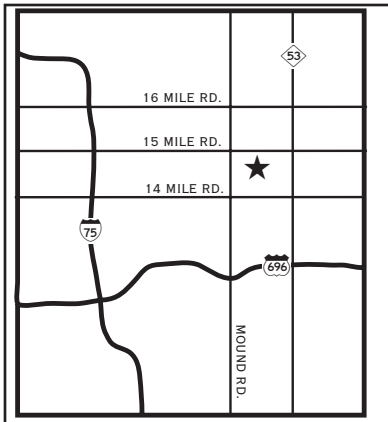

LAKESHORE UTILITY TRAILER, INC.

GRAPHICS

vinyl graphics - design services
www.lakeshoreutility.com

800-831-5612
18239 S Telegraph Rd
Romulus, Mi 48174

LAKESHORE UTILITY TRAILER, INC.

Visit us at our **PARTS** Location in Sterling Heights

6600 15 Mile Rd. • Sterling Heights, MI 48312

(586) 744-4815 • Fax (586) 744-4819

Ask for Tom, Ken or Alex

LAKE SHORE UTILITY

(50) New Stoughton 53' air ride, Z plate, exterior rub rails, PSI tire inflation system, corrugated steel roof, hard plastic scuff.