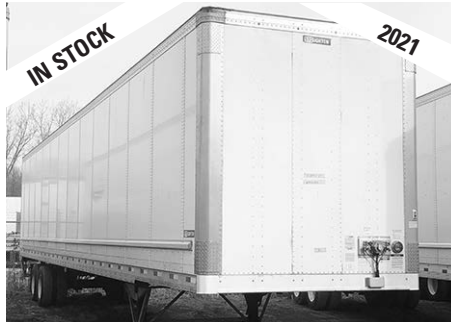

6600 15 Mile Rd. • Sterling Heights, MI 48312
(586) 744-4815 • Fax (586) 744-4819
Ask for Tom, Ken, Alex or Keith

LAKE SHORE UTILITY

IN STOCK

2021

(100) Stoughton 53' Z-plates, air ride, ext. rub rail, corrugated steel in roof, in stock.

IN STOCK

2021

(80) New Stoughton 53' air ride Z-plates, exterior rub rails, PSI tire inflation system, Diamond plate ft. corners.

IN STOCK

2020

(2) '20 East 48' all alum. spread axle, air ride, spread axle, alum. whls., J-hooks, in stock.