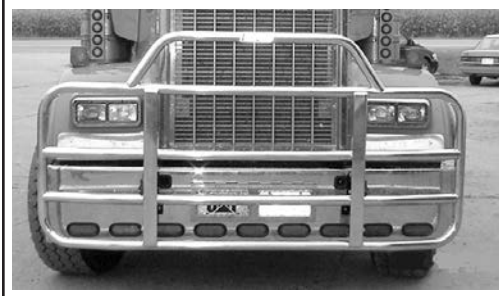

The Thumb Area's ONLY Complete Heavy Duty Truck & Trailer Alignment Service Center

Get your trucks, trailers & motor homes aligned with our high-tech Bee Line Laser Accurate Alignment System

- Front & rear axle alignments
- Bee Line's revolutionary new On-The-Wheel Smart Balancer (Balances Wheel, Tire, Hub and Drum or Rotors as an Assembly)
- Bee Line's exclusive axle correction capabilities
- Get longer tire life by reducing out of round vibrations with our new Amermac Heavy Duty Tire Truer done on your vehicle for absolute accuracy

For a smoother ride, extended tire life and increased fuel economy, call Al and make your appointment today!

Lite-Gard Bumper/Grille Guards available for all makes of trucks, Int'l. 92-94-9900 & ProStar guards in stock, prices starting at \$1,295.