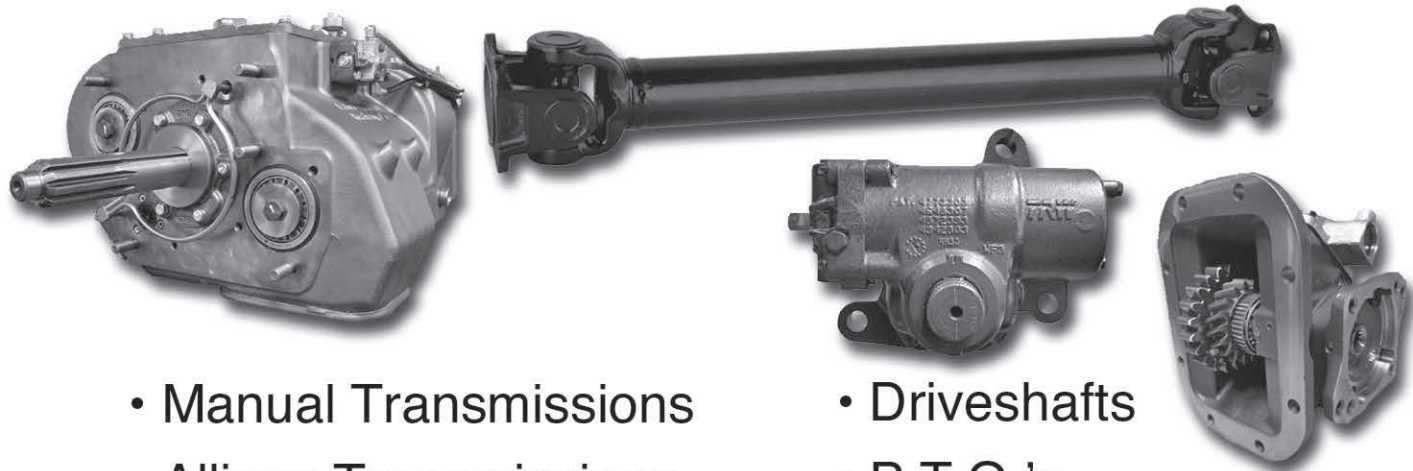

- Manual Transmissions
- Allison Transmissions
- Differentials
- Steering Gears
- Fifth Wheels

- Driveshafts
- P.T.O.'s
- Cables & Hoses
- Hydraulic Pumps
- Hydraulic Cylinders