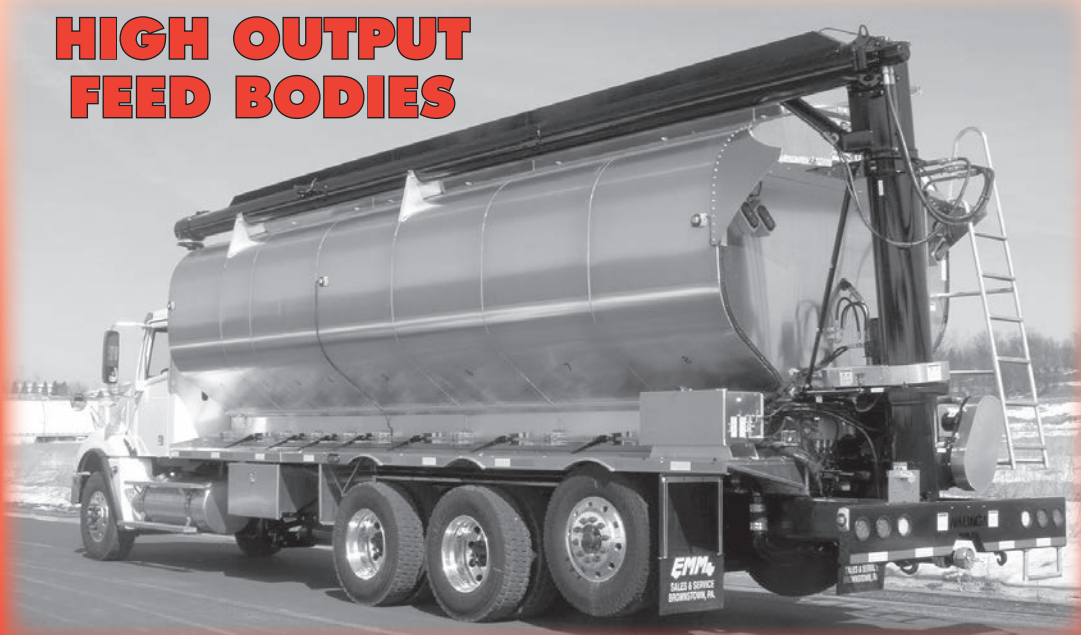

Financing Available

"We service all makes & models of feed trailers."

**HIGH OUTPUT
FEED BODIES**

Unload up to 7000 lbs. per minute, 12-15-12 auger set up, many different configurations available, call for a quote.