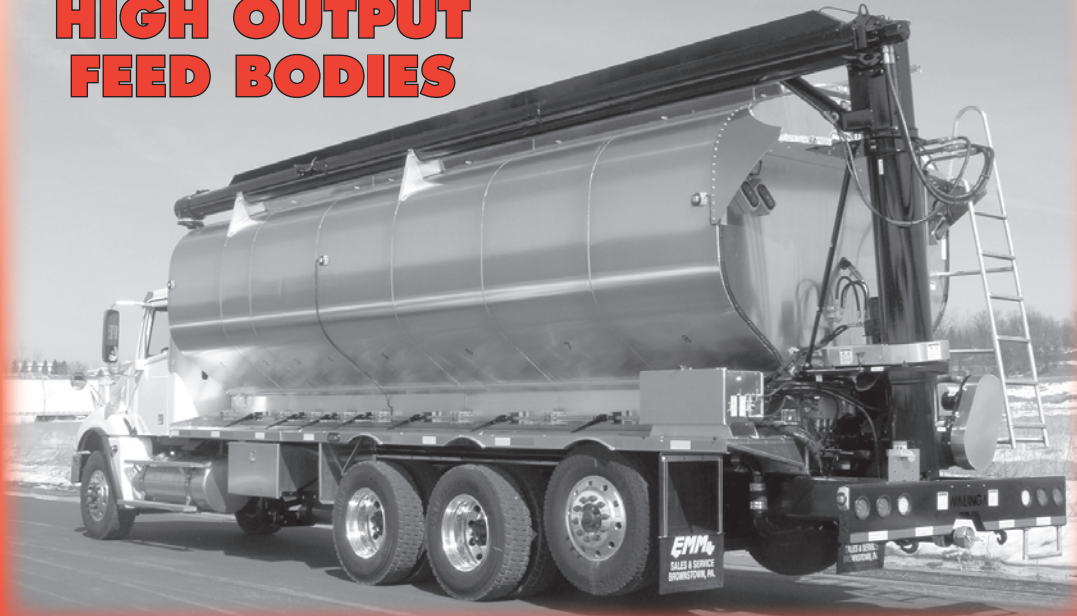

Financing Available

"We service all makes & models of feed trailers."

**HIGH OUTPUT
FEED BODIES**

Unload up to 7000 lbs. per minute, 12-15-12 auger set up, many different configurations available, call for a quote.