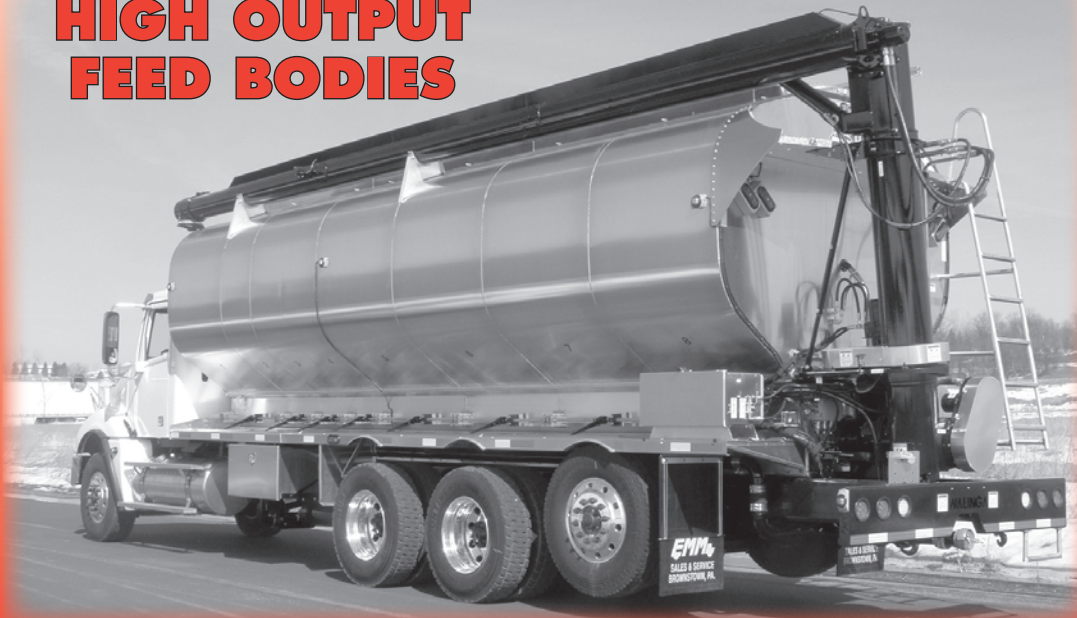

Financing Available

"We service all makes & models of feed trailers."

**HIGH OUTPUT
FEED BODIES**

Unload up to 7000 lbs. per minute, 12-15-12 auger set up, many different configurations available, call for a quote.