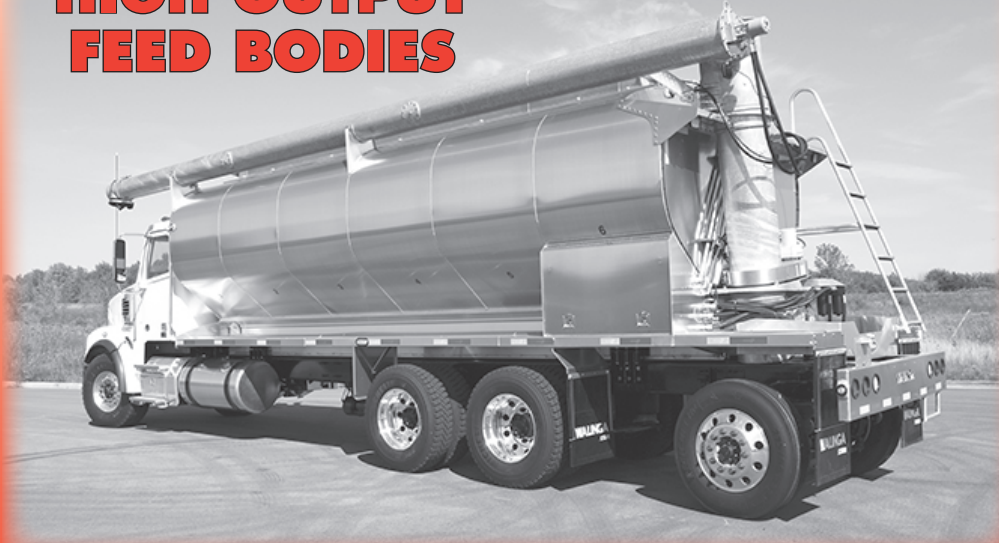

Financing Available

"We service all makes & models of feed trailers."

**HIGH OUTPUT
FEED BODIES**

Unload up to 7000 lbs. per minute, 12-15-12 auger set up, many different configurations available, call for a quote.